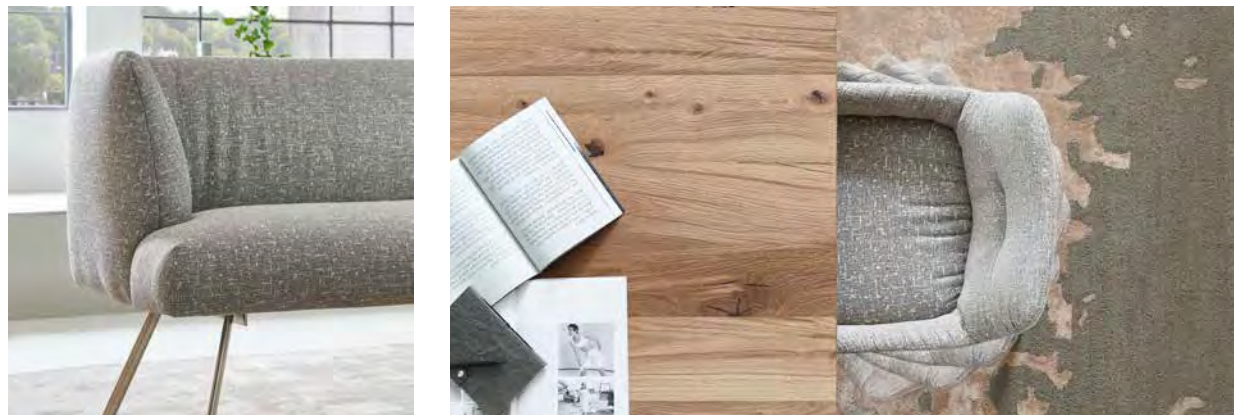

PERFEKT AUF EINANDER ABGESTIMMT: ESSTISCH, BANK UND SESSEL

IDEALLY MATCHED: DINING TABLE, BENCH AND ARMCHAIR

Die Kombination aus dem **Esstisch ET324 FIN**, der **Bank P2 IMPULS** und dem **Sessel 2276 GRETA** erfüllt höchste Ansprüche an Design und Ästhetik. Ob Sitzgestell oder Tischbeine: Die Edelstahloptik der Untergestelle findet sich unisono wieder und korrespondiert mit der Tischplatte in Eiche rustico hell geölt. Doch auch der Komfort kommt nicht zu kurz: Der Sessel GRETA bietet eine optionale Drehfunktion und ermöglicht bequemes Sitzen über viele Stunden.

The combination of the dining table **ET324 FIN**, the bench **P2 IMPULS** and the armchair **2276 GRETA** meets the highest demands in terms of design and aesthetics. Whether chair frame or table legs: the stainless steel optic of the frames optically links the elements and ideally accentuates the table top in oak rustico light oiled finish. Comfort is also given full consideration: The GRETA armchair features an optional swivel function and allows comfortable sitting over many hours.