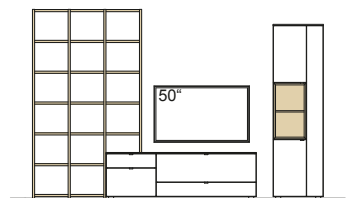

AH44-

Bestell-Nr./
Order No.

BHT/ WHD

260/207/53

365/207/53

350/207/53

350/226/53