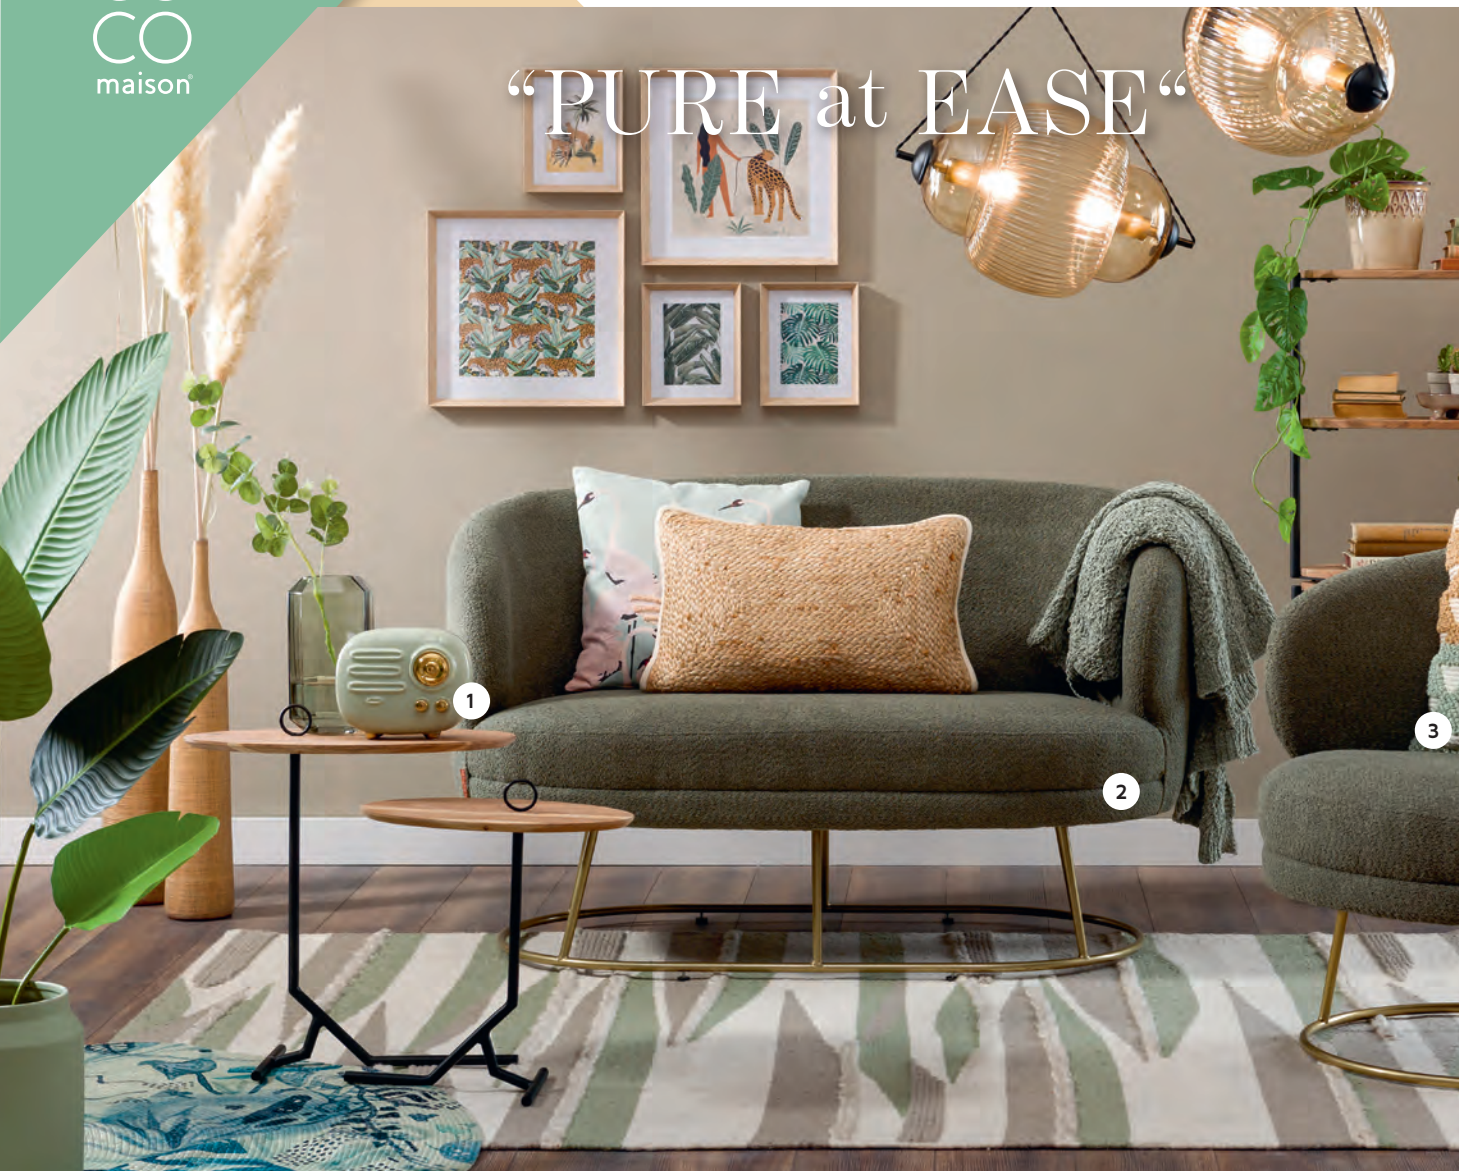

41824GOU
(74X144CM)
129,00€

41954ZWA
(3-ER SET)
129,00€

41827ZWA
(5-ER SET)
79,00€

41829GEE
(70X100CM)
129,00€

44153ZWA
(H: 183CM)
179,00€

“PURE at EASE”

1

2