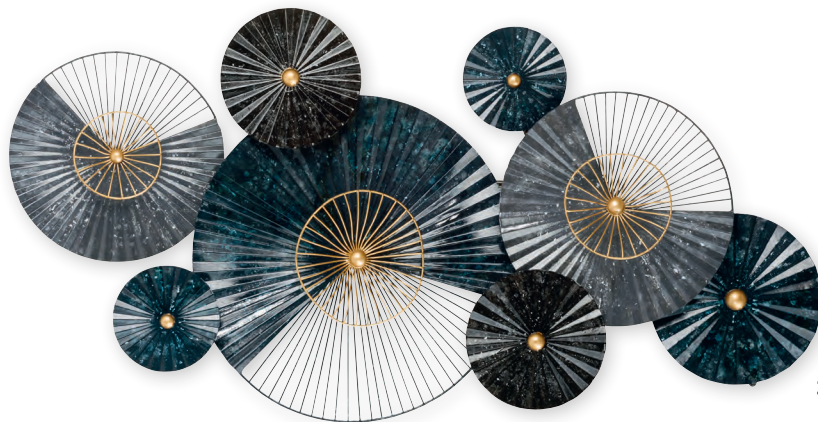

FARBEN

PATRIOT
BLUE

FADED
DENIM

STARLIGHT
BLUE

SANDSTONE